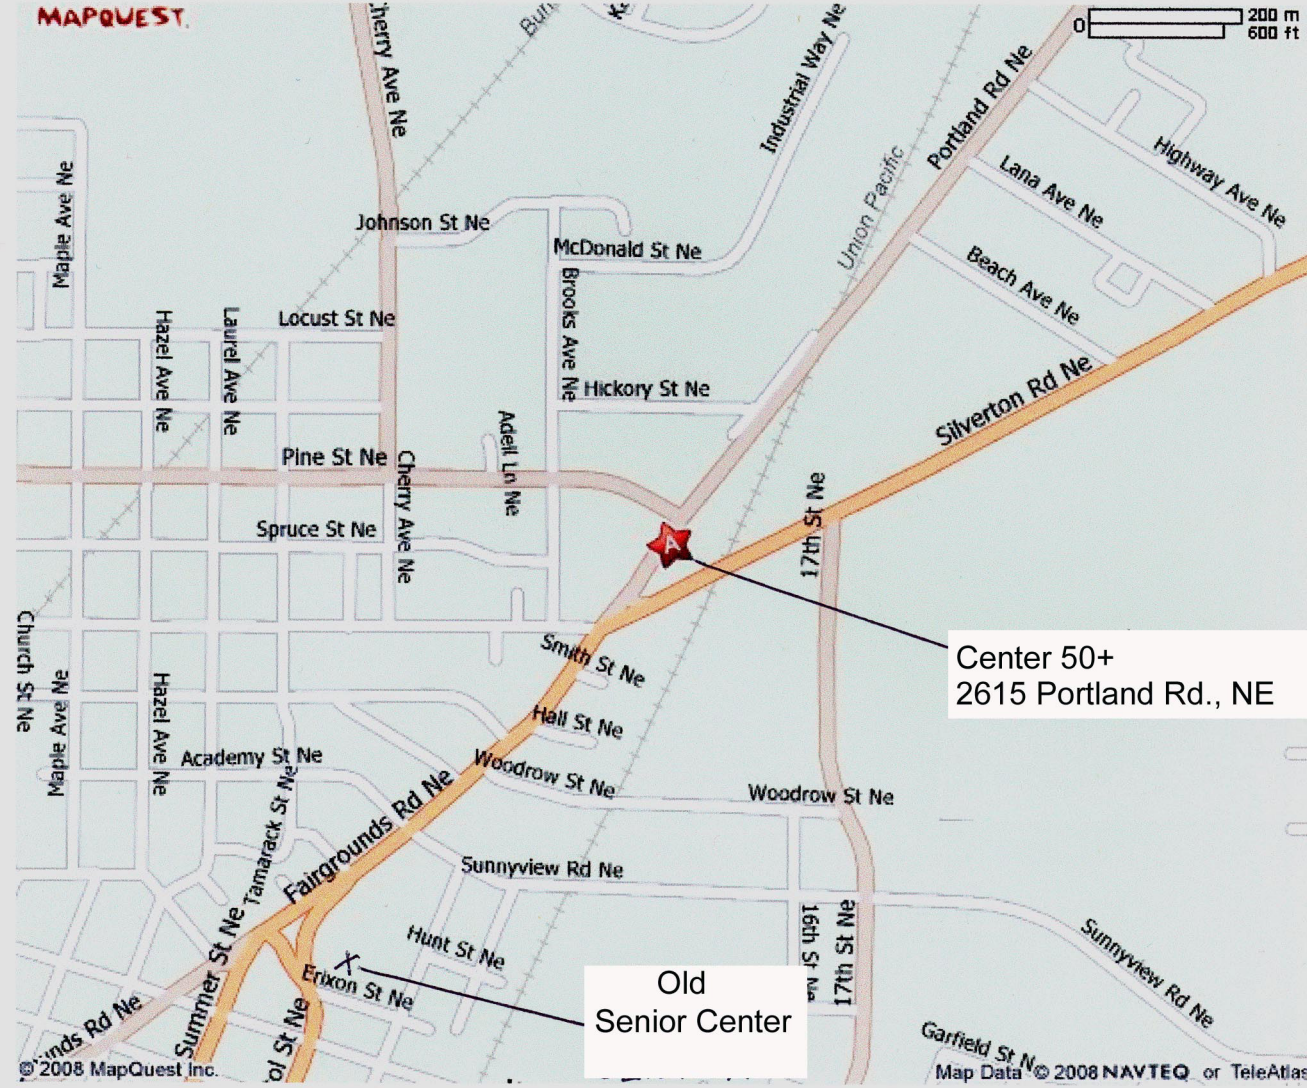

MAPQUEST

0 200 m
0 600 ft

Center 50+
2615 Portland Rd., NE

Old
Senior Center

© 2008 MapQuest Inc.

Map Data © 2008 NAVTEQ or TeleAtlas